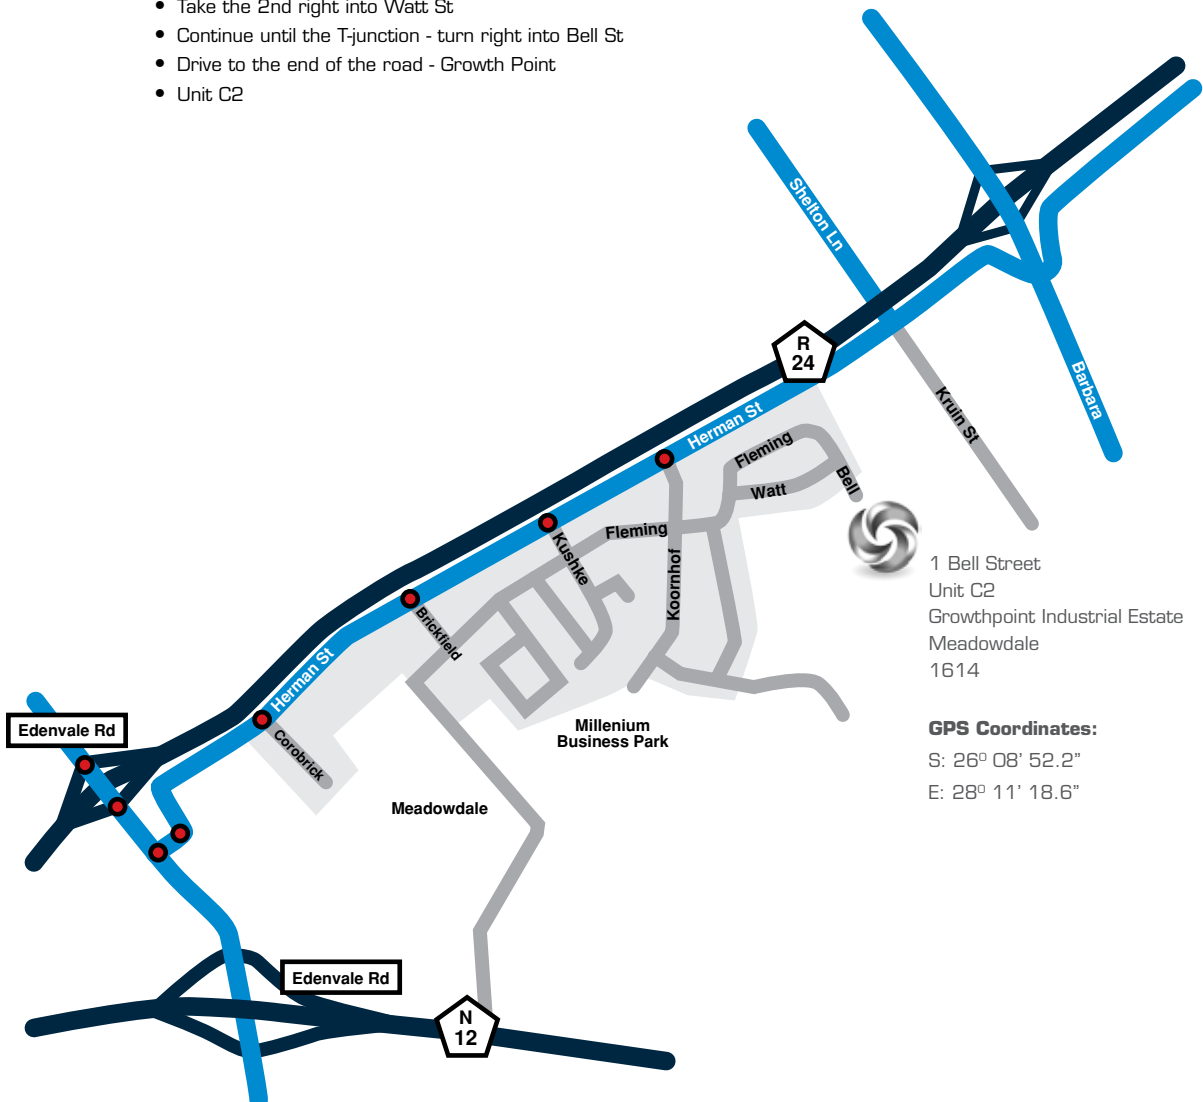

## BRAAF AUTOMOTIVE MAP AND DIRECTIONS

### COMING FROM JOHANNESBURG – R24

- JHB - R24 towards the air port
- Take the Edenvale off-ramp
- Turn right at the traffic light
- Go over the highway
- At the 1st traffic light - turn left  
(you will see a BP garage on your right)
- At the next traffic light - turn left
- At the next traffic light - turn right into Herman St  
(you will now be parallel to the R24 freeway)
- Pass 3 sets of traffic lights  
(Eqstra, CTM, Renault)
- At the 4th set (U-drive board) - turn right into  
Koornhof Rd
- Drive until the 4-way stop - turn left
- Take the 2nd right into Watt St
- Continue until the T-junction - turn right into Bell St
- Drive to the end of the road - Growth Point
- Unit C2

### COMING FROM PRETORIA – R21

- At the Barbara Road off-ramp - turn left
- Pass first set of traffic lights
- At the 2nd set of traffic lights - turn right into  
Herman St
- Follow the road until you drive parallel to the  
Freeway (R24) on your right
- Pass 1st set of traffic lights
- At the 2nd set of traffic lights - (U-Drive Board)  
turn left
- Drive until the 4-way stop - turn left
- Take the 2nd right into Watt St
- Continue until the T-junction - turn right into Bell St
- Drive to the end of the road - Growth Point
- Unit C2

### GPS Coordinates:

S: 26° 08' 52.2"  
E: 28° 11' 18.6"